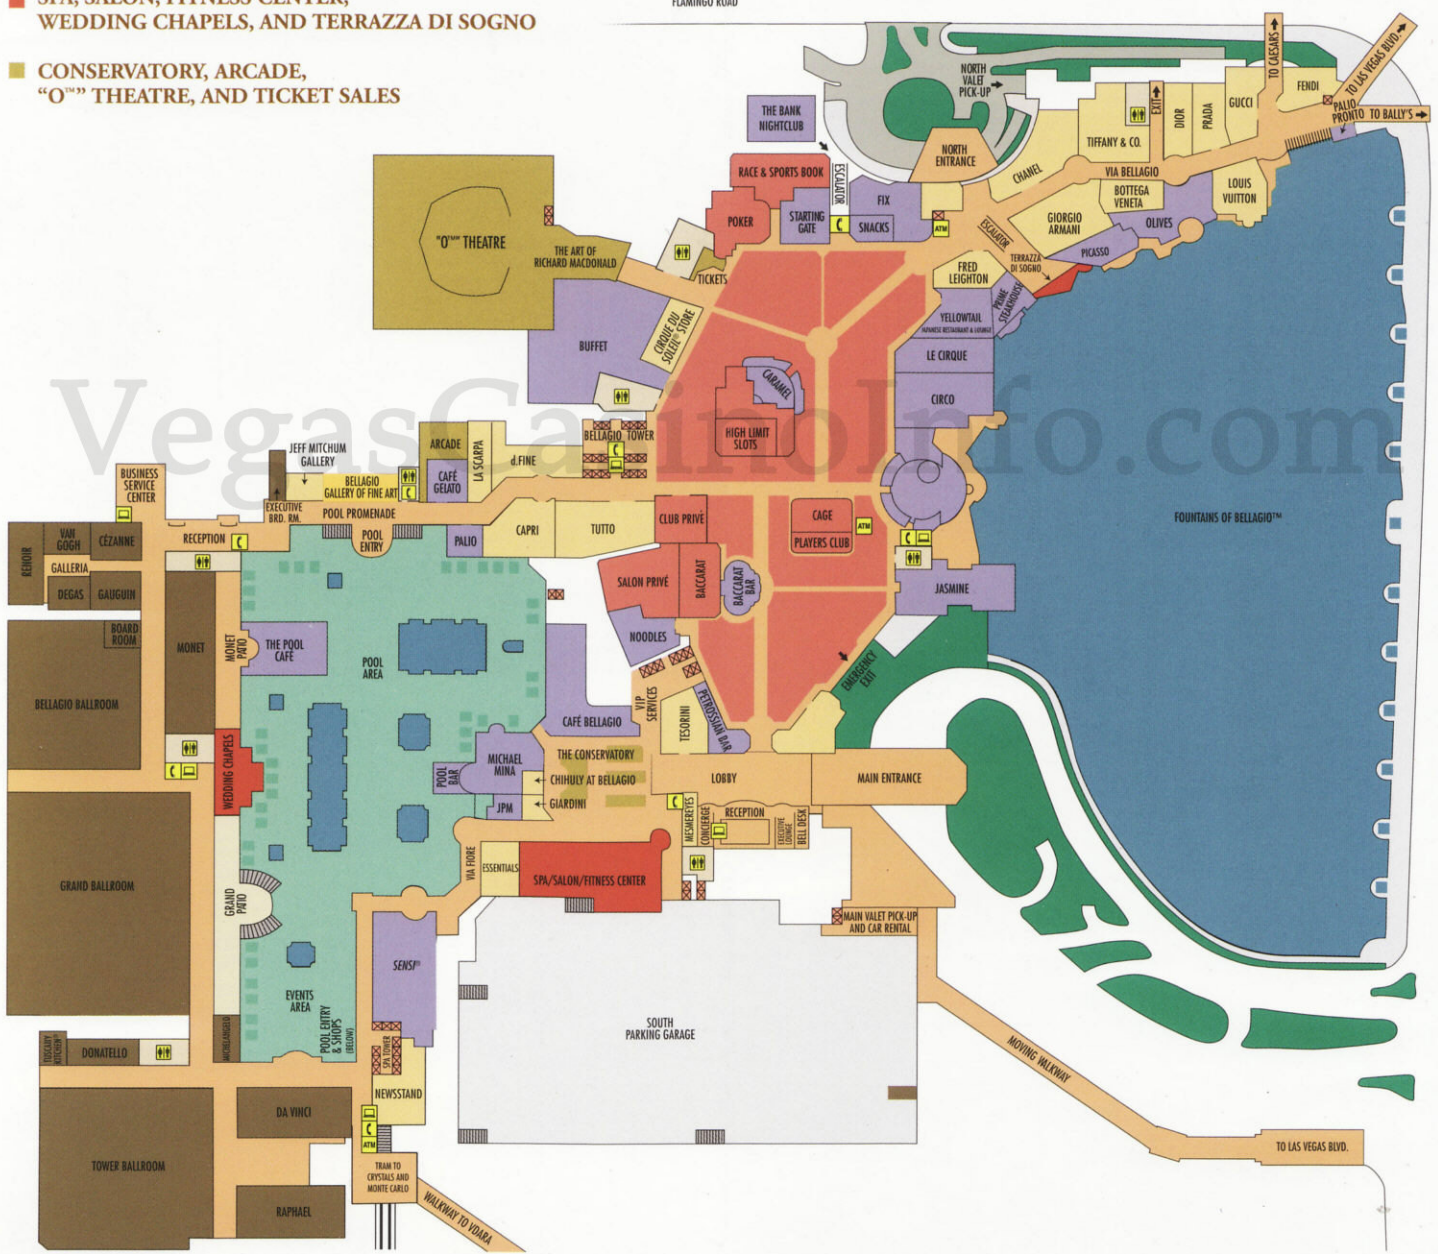

BALLROOMS AND CONVENTION AREA

THE BELLAGIO GALLERY OF FINE ART

CASINO AND SPORTS BOOK

Must be 21 years of age to enter these areas.

DINING, BARS AND LOUNGES

PUBLIC THOROUGHFARE

POOLS AND FOUNTAINS

SHOPS AND BOUTIQUES

SPA, SALON, FITNESS CENTER, WEDDING CHAPELS, AND TERRAZZA DI SOGNO

CONSERVATORY, ARCADE, "O" THEATRE, AND TICKET SALES

VegasCasinoInfo.com

LAS VEGAS BLVD.

TO LAS VEGAS BLVD.

WALKWAY TO VOADA

TRAIN TO CRYSTALS AND MONTE CARLO