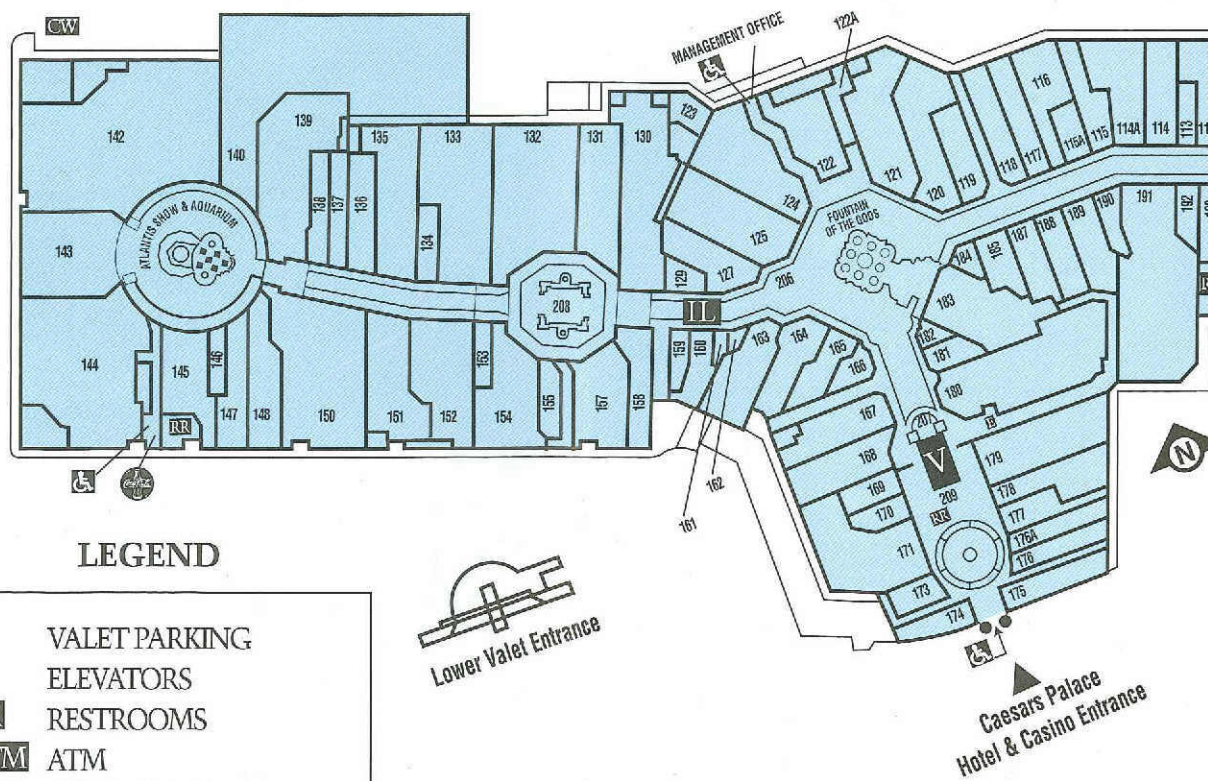

# HOURS

10:00 a.m.–11:00 p.m. daily

Fridays & Saturdays until 12:00 midnight

Some establishments open even earlier and later.  
Free valet and covered parking available.

Street Level (First Level)

Casino Level (Second Level)

**LEGEND**

- V** VALET PARKING
- E** ELEVATORS
- RR** RESTROOMS
- ATM** ATM
- CC** COCA-COLA®
- WC** WHEELCHAIR ACCESS
- CW** CAR WASH
- IL** INTERNET LOUNGE

Terrace Level (Third Level)

Caesars Palace Hotel & Casino Entrance