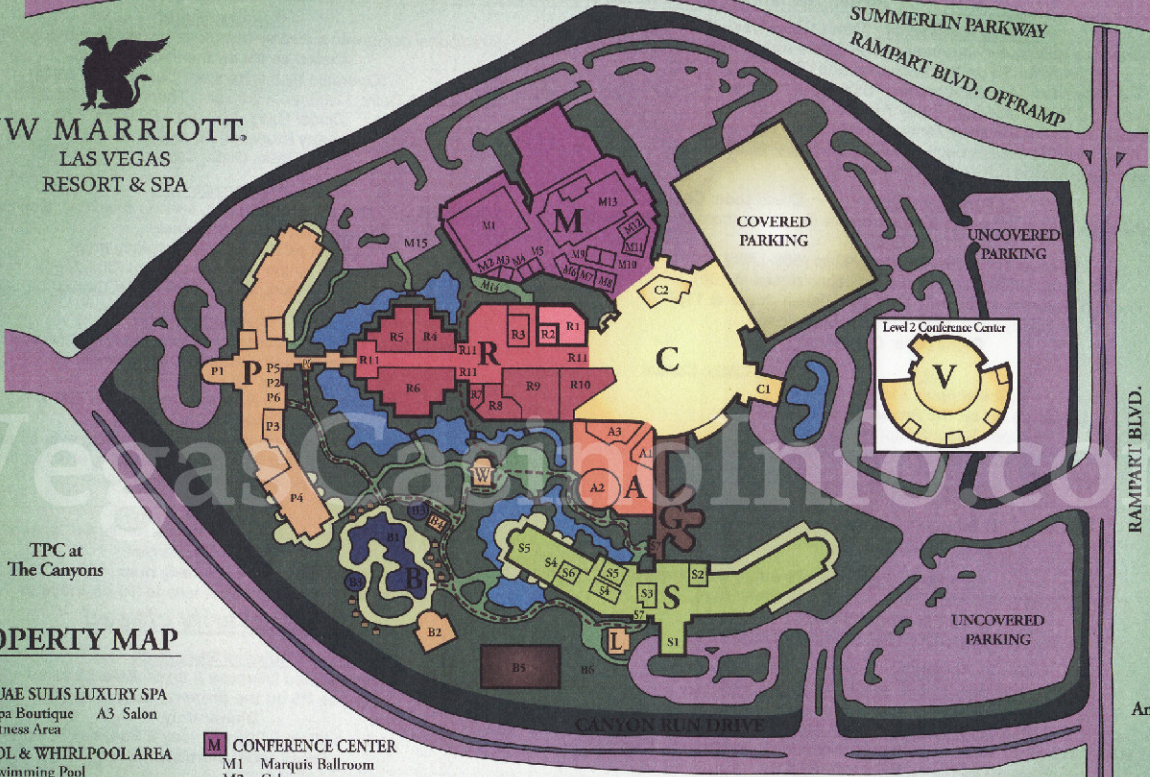

JW MARRIOTT
LAS VEGAS
RESORT & SPA

SUMMERLIN PARKWAY
RAMPART BLVD. OFFRAMP

TPC at
The Canyons

RAMPART BLVD.

Angel Park

PROPERTY MAP

A AQUAE SULIS LUXURY SPA

- A1 Spa Boutique A3 Salon
- A2 Fitness Area

B POOL & WHIRLPOOL AREA

- B1 Swimming Pool
- B2 Waterside Cafe
- B3 Whirlpool Spa
- B4 Towel Hut
- B5 Volleyball Court
- B6 Bocce Ball, Croquet, Horseshoe Pit
- ♣ Cabanas

C RAMPART CASINO

- C1 Casino Entrance & Valet Parking
- C2 Carmel Room Fine Dining

G LAMONTS GIFT SHOP

L THE LODGE AT THE LAWN

M CONFERENCE CENTER

- M1 Marquis Ballroom
- M2 Cabrera
- M3 Sevilla
- M4 Aragon
- M5 Leon
- M6 Madrid
- M7 Murcia
- M8 Andalucia
- M9 Navarra
- M10 Galicia
- M11 Cataluna
- M12 Casilla
- M13 Grand Ballroom
- M14 Exterior Entrance to Conference Center
- M15 Conference Center Turnaround

P JW MARRIOTT PALMS TOWER

- P1 Hotel Entrance & Valet Parking
- P2 Front Desk/Concierge
- P3 Tazzas
- P4 Parian
- P5 Fitness Center (2nd Floor)
- P6 Entrance to Garden Walkways

--- Alternate Garden access
between Hotel Towers and
Conference Center