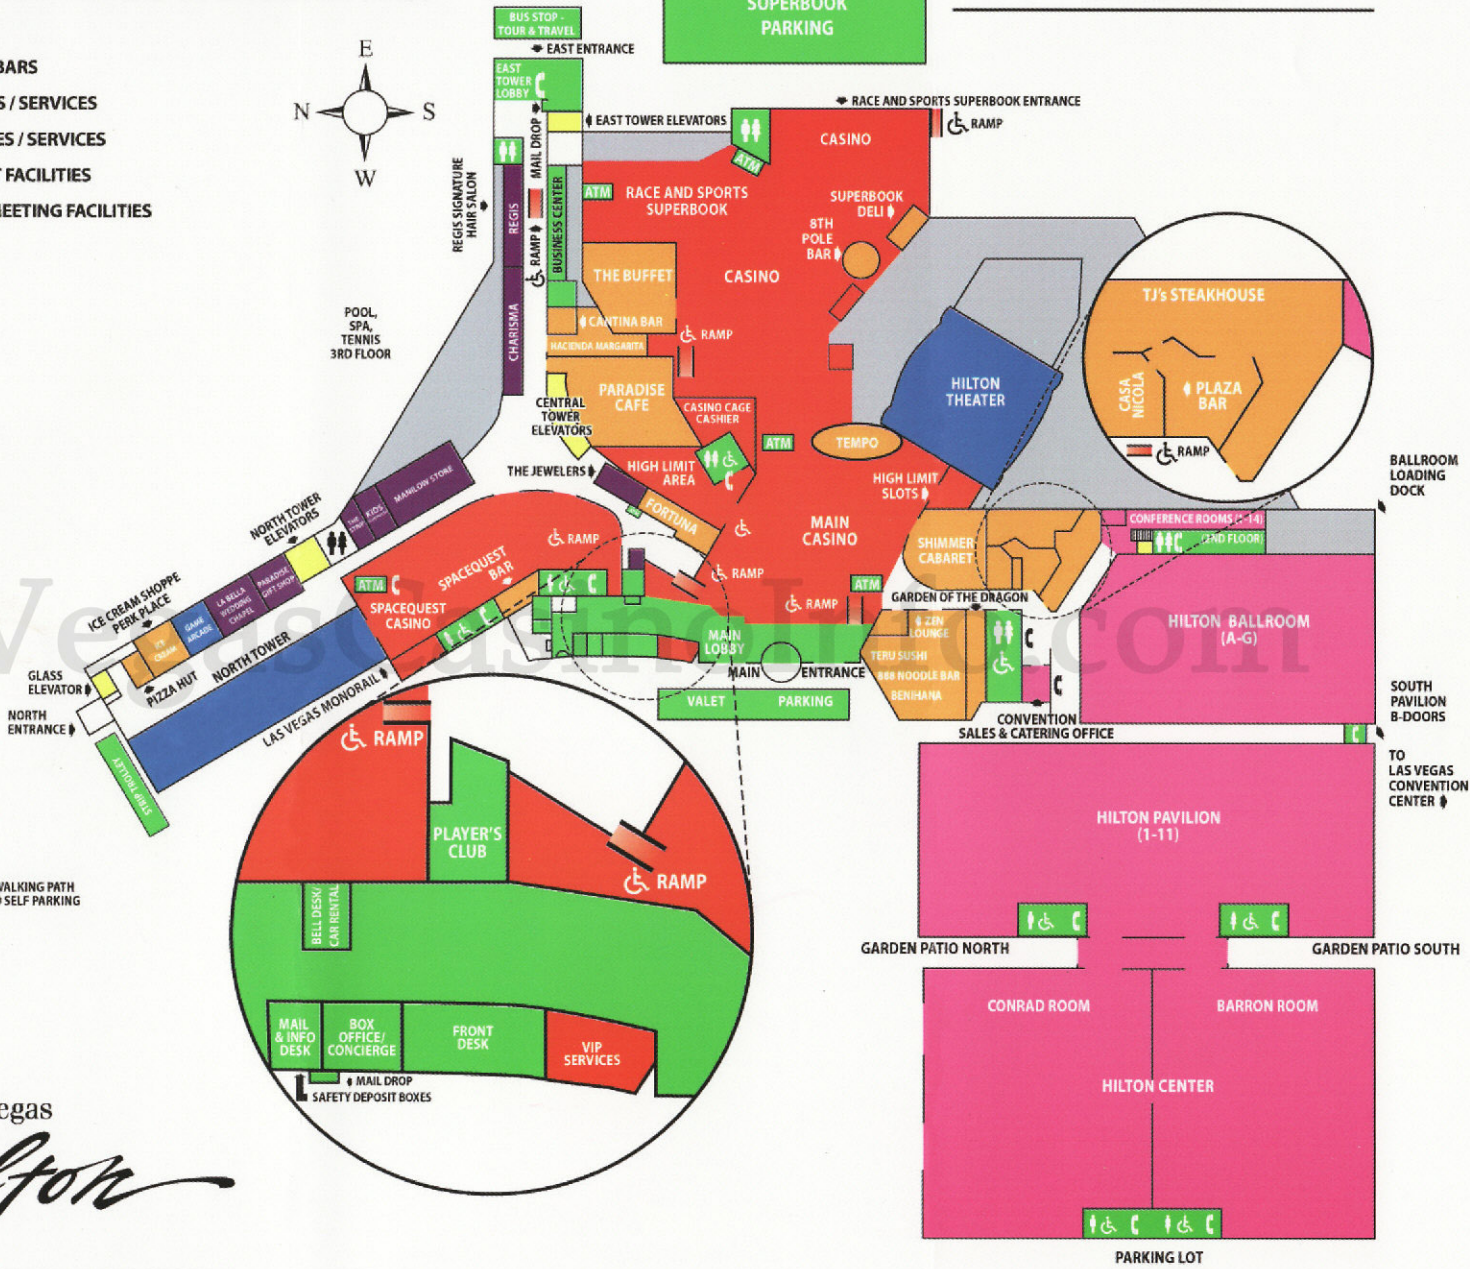

LAS VEGAS HILTON DIRECTORY

JOE W BROWN ROAD

- RESTAURANTS / BARS
 - HOTEL FACILITIES / SERVICES
 - CASINO FACILITIES / SERVICES
 - ENTERTAINMENT FACILITIES
 - CONVENTION / MEETING FACILITIES
 - SHOPS
 - ELEVATORS
- ☎ PHONES
- ♿ RESTROOMS
- ♿ DISABLED

GUEST PARKING
(NORTH TOWER
PARKING GARAGE)

TO WALKING PATH
AND SELF PARKING

A RESORTS INTERNATIONAL DESTINATION

PARADISE ROAD