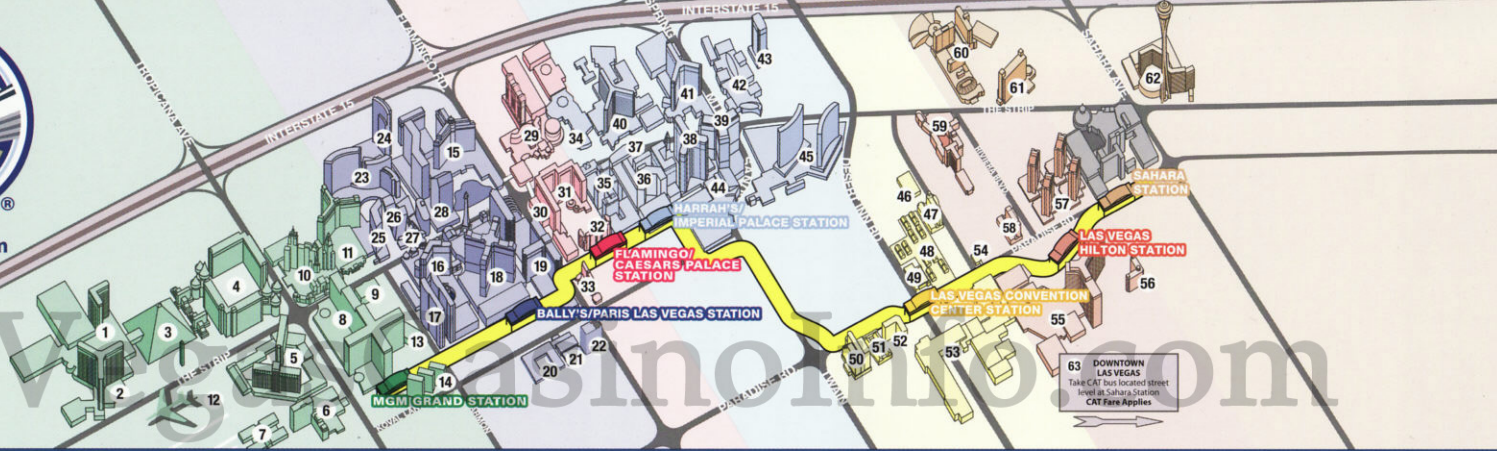

lvmonorail.com

63 DOWNTOWN LAS VEGAS
Take CAT bus located street level at Sahara Station
CAT Fare Applies

MGM GRAND STATION

- Closest station to:*
- 1-Mandalay Bay
 - 2-Four Seasons
 - 3-Luxor
 - 4-Excalibur
 - 5-Tropicana
 - 6-Hooters Casino Hotel
 - 7-Desert Rose Resort
 - 8-MGM Grand
 - 9-Showcase Mall
 - 10-New York-New York
 - 11-Monte Carlo
 - 12-McCarran International Airport
(not in walking distance)
 - 13-Marriott's Grand Chateau
 - 14-The Signature at MGM Grand

BALLY'S/PARIS LAS VEGAS STATION

- Closest station to:*
- 15-Bellagio
 - 16-Planet Hollywood
Miracle Mile Shops
 - 17-PH Towers Westgate
 - 18-Paris Las Vegas
 - 19-Bally's Las Vegas
 - 20-Super 8 Las Vegas
 - 21-Ellis Island Casino & Brewery
 - 22-Platinum
 - 23-ARIA Resort & Casino
 - 24-Vdara Hotel & Spa
 - 25-Mandarin Oriental Las Vegas
 - 26-Veer Towers
 - 27-Crystals Retail District
 - 28-Cosmopolitan

HARRAH'S/IMPERIAL PALACE STATION

- Closest station to:*
- 34-Forum Shops at Caesars
 - 35-Imperial Palace
 - 36-Harrah's Las Vegas
Rio *(via Harrah's shuttle)*
 - 37-Casino Royale
 - 38-The Venetian
Grand Canal Shoppes
 - 39-The Palazzo
 - 40-Mirage Las Vegas
 - 41-TI *(Treasure Island)*
 - 42-Fashion Show
 - 43-Trump International Hotel & Tower
 - 44-Sands Expo
 - 45-Wynn Las Vegas
Encore Las Vegas

- SAHARA HOTEL & CASINO**
CLOSED MAY 16, 2011.
Monorail Station access via street level on Sahara Ave. and Paradise Rd.
- Closest station to:*
- 60-Circus Circus
 - 61-Hilton Grand Vacations
(on Strip)
 - 62-Stratosphere
 - 63-Downtown Las Vegas
(via CAT bus)