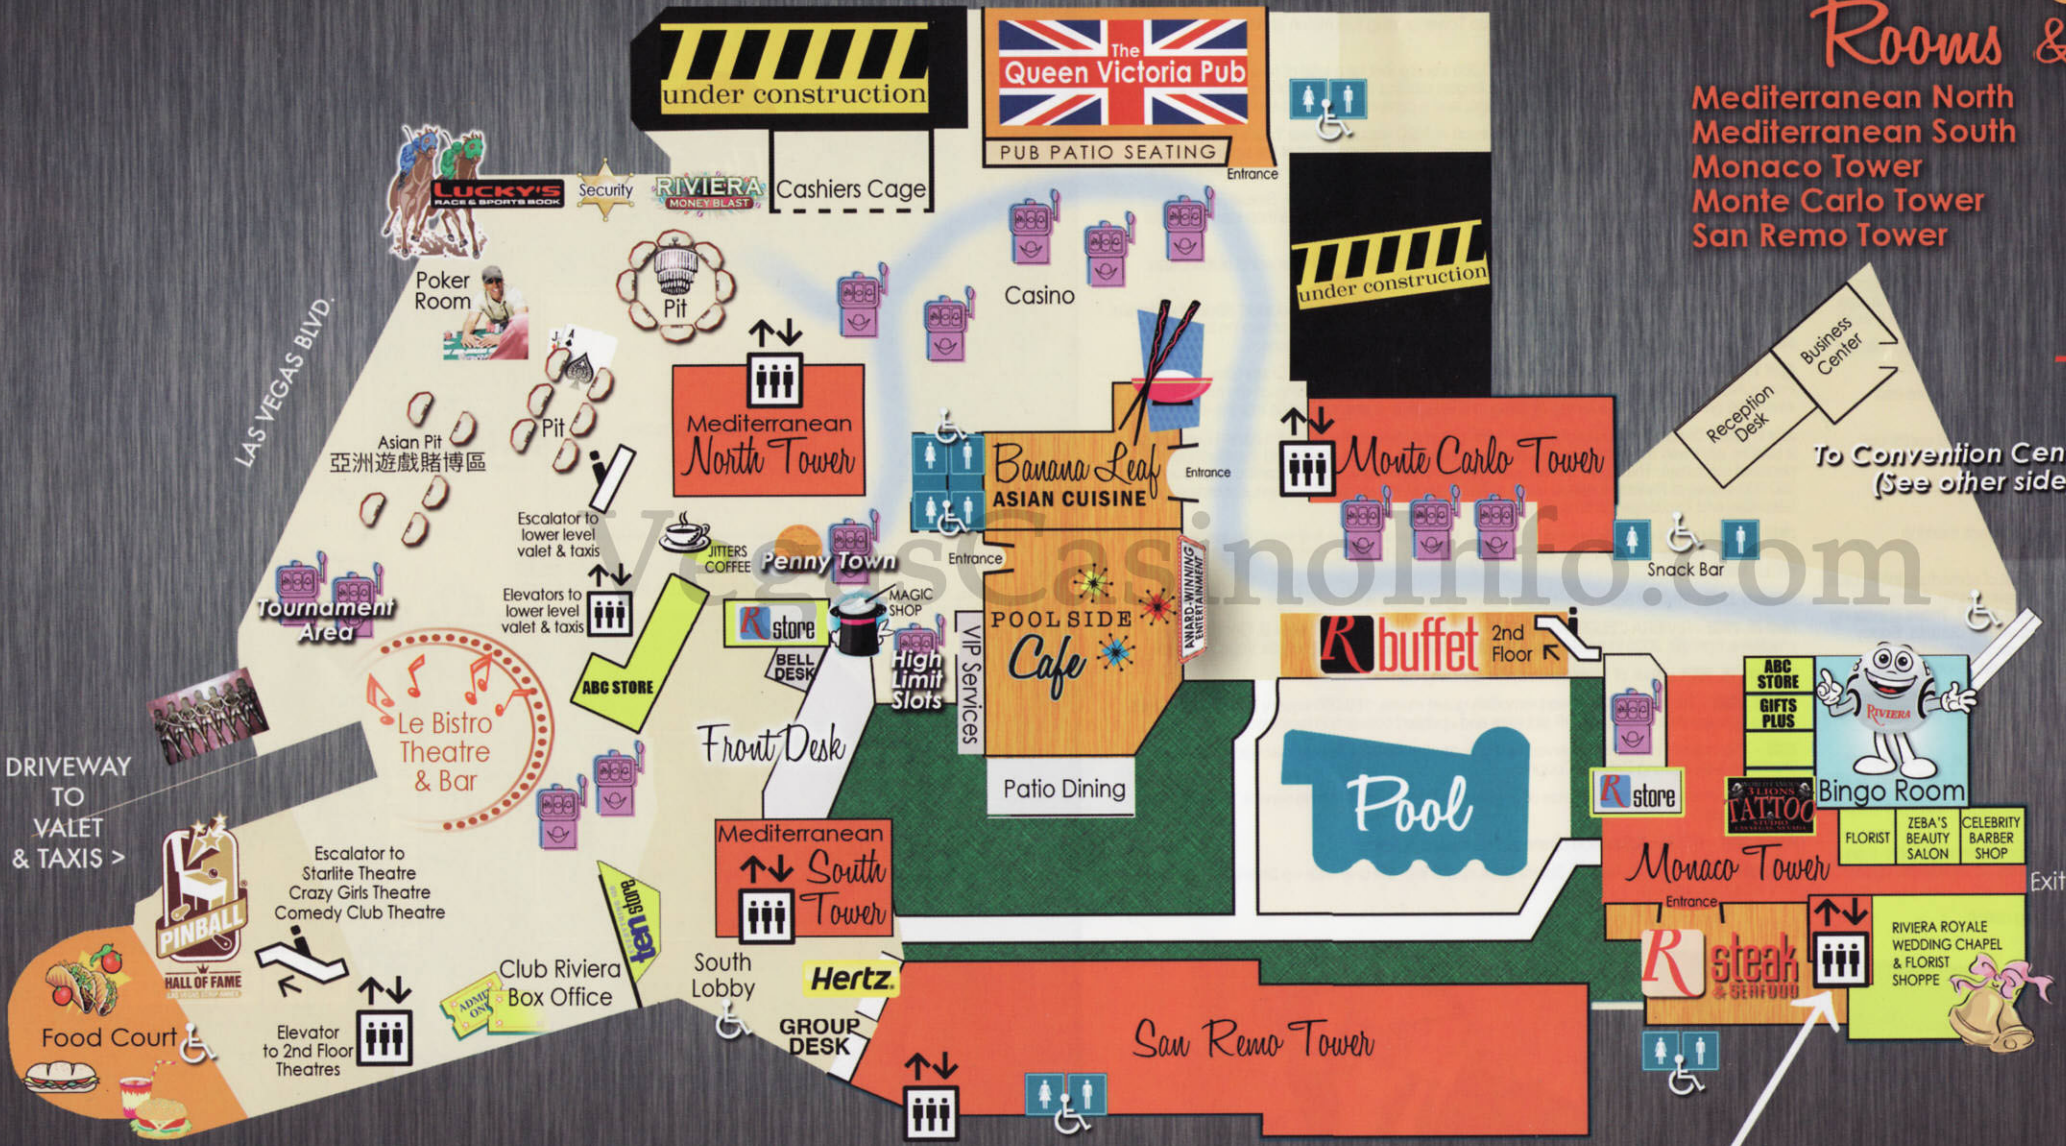

# Casino Dining Shopping Rooms & Suites

- Mediterranean North Rooms 200 - 940
- Mediterranean South Rooms 200 - 879, 958 - 1199
- Monaco Tower Rooms 4201 - 6407
- Monte Carlo Tower Rooms 1501 - 2999
- San Remo Tower Rooms 3101 - 3699

Reception Desk  
Business Center  
To Convention Center →  
(See other side)

TO PARADISE ROAD >  
Valet Parking Entrance

Top of the Riviera  
Penthouse Level