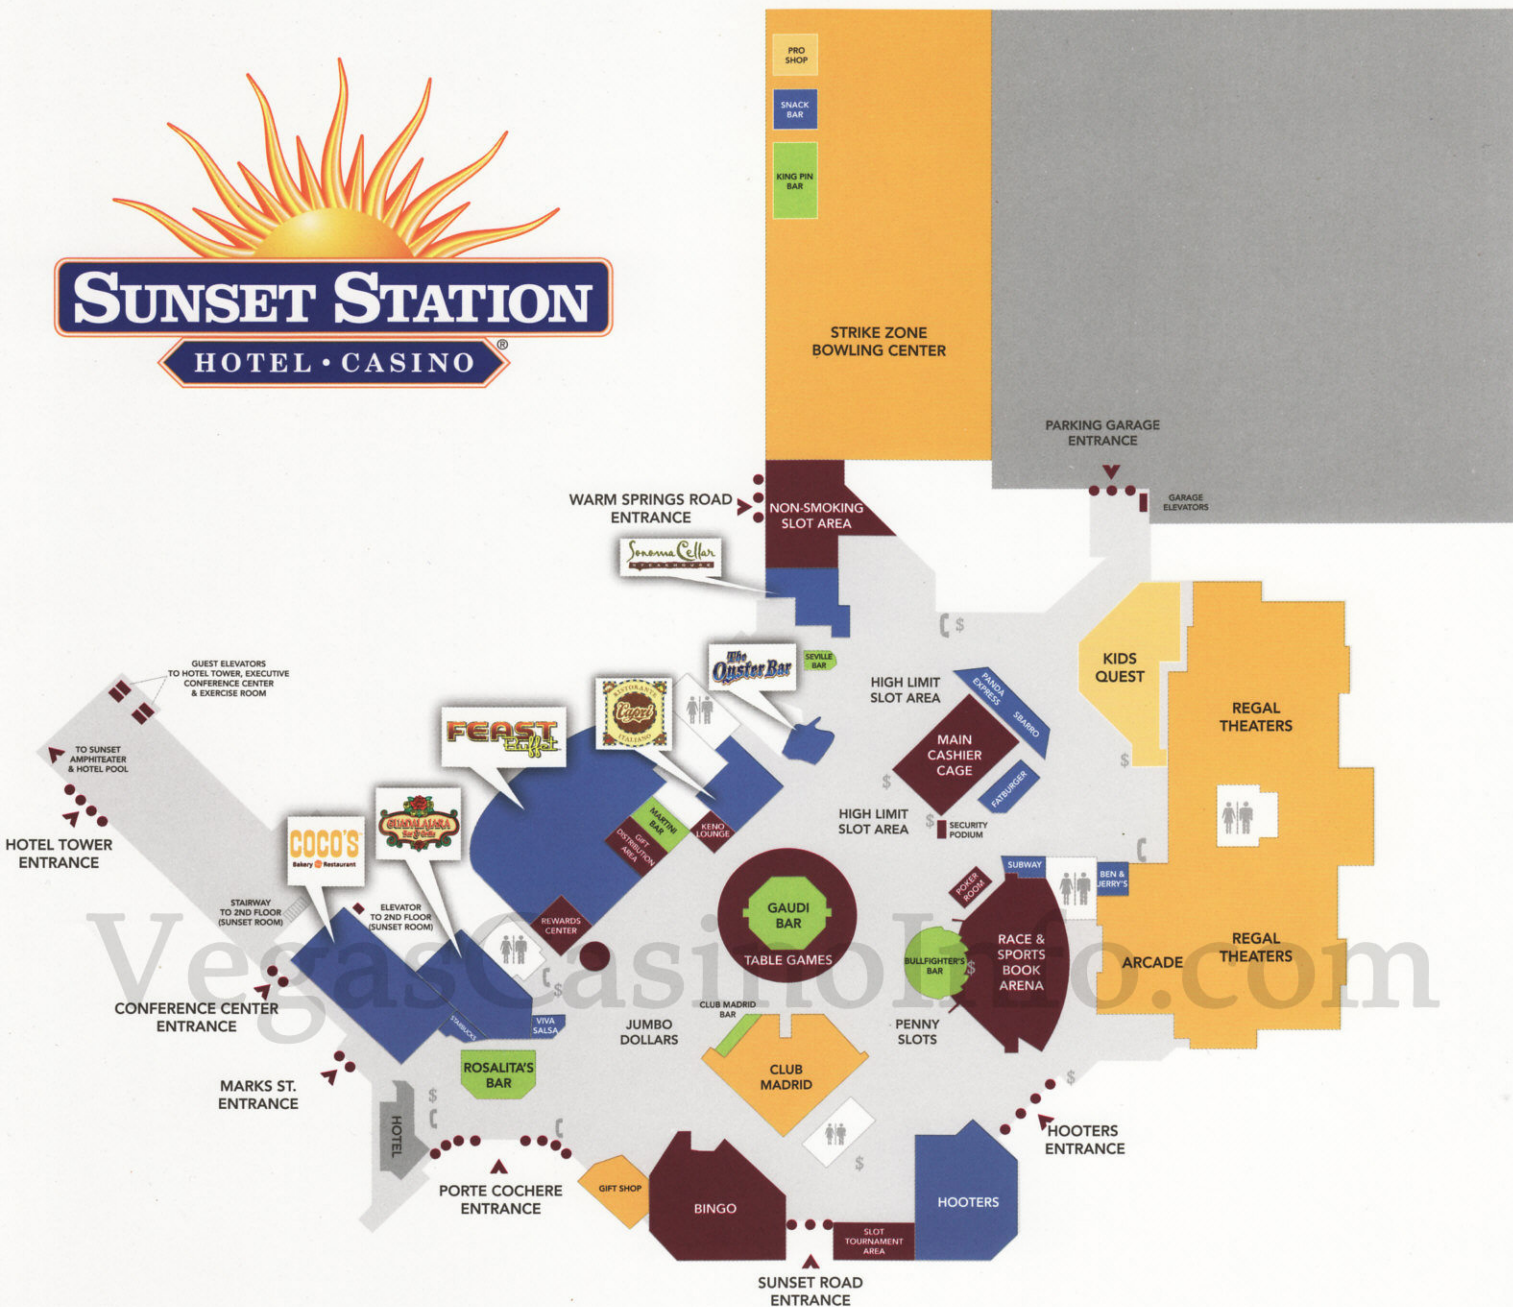

SUNSET STATION

HOTEL · CASINO

RESTAURANTS

- Ben & Jerry's Scoop Shop
- Capri Italian Ristorante
- Coco's Bakery & Restaurant
- Fatburger
- Feast Buffet
- Guadalajara Bar & Grille
- Hooters
- The Oyster Bar
- Panda Express
- Snack Bar
- Sonoma Cellar Steak House
- Starbucks
- Subway
- Viva Salsa

BARS & LOUNGES

- Bullfighter's Bar
- Club Madrid Bar
- Gaudi Bar
- Kingpin Bar
- Martini Bar
- Rosalita's Bar
- Seville Bar

ENTERTAINMENT

- Amphitheater
- Arcade
- Club Madrid
- Gift Shop
- Kids Quest
- Regal Theaters
- Pro Shop
- Strike Zone Bowling Center

GAMING

- Bingo
- Cashier
- Gift Distribution Area
- Keno Lounge
- Non-Smoking Slot Area
- Poker Room
- Race & Sports Book Arena
- Rewards Center
- Slot Tournament Area
- Table Games

RESTROOMS