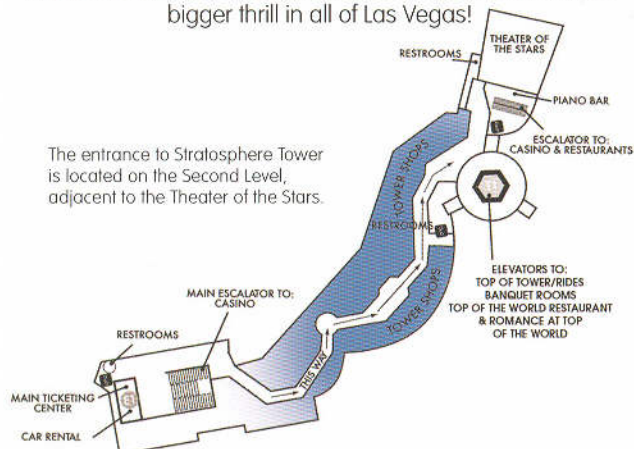

## LEVEL 107 • ROMANCE AT TOP OF THE WORLD

Relax in this intimate lounge as you enjoy live entertainment, bottle service and a breathtaking view.

## LEVEL 108 • INDOOR OBSERVATION DECK

Enjoy a beverage from the tallest Starbucks store in the world as you view the entire city in climate-controlled comfort.

## LEVEL 109 • OUTDOOR OBSERVATION DECK AND THRILL RIDES

Feel the wind on your face from almost 1,000 feet up. And if you're feeling daring, take a spin or a plunge over the edge on the Insanity and X Scream thrill rides.

## LEVEL 112 • BIG SHOT THRILL RIDE

This is the one that started it off—Big Shot. You won't find a bigger thrill in all of Las Vegas!

The entrance to Stratosphere Tower is located on the Second Level, adjacent to the Theater of the Stars.