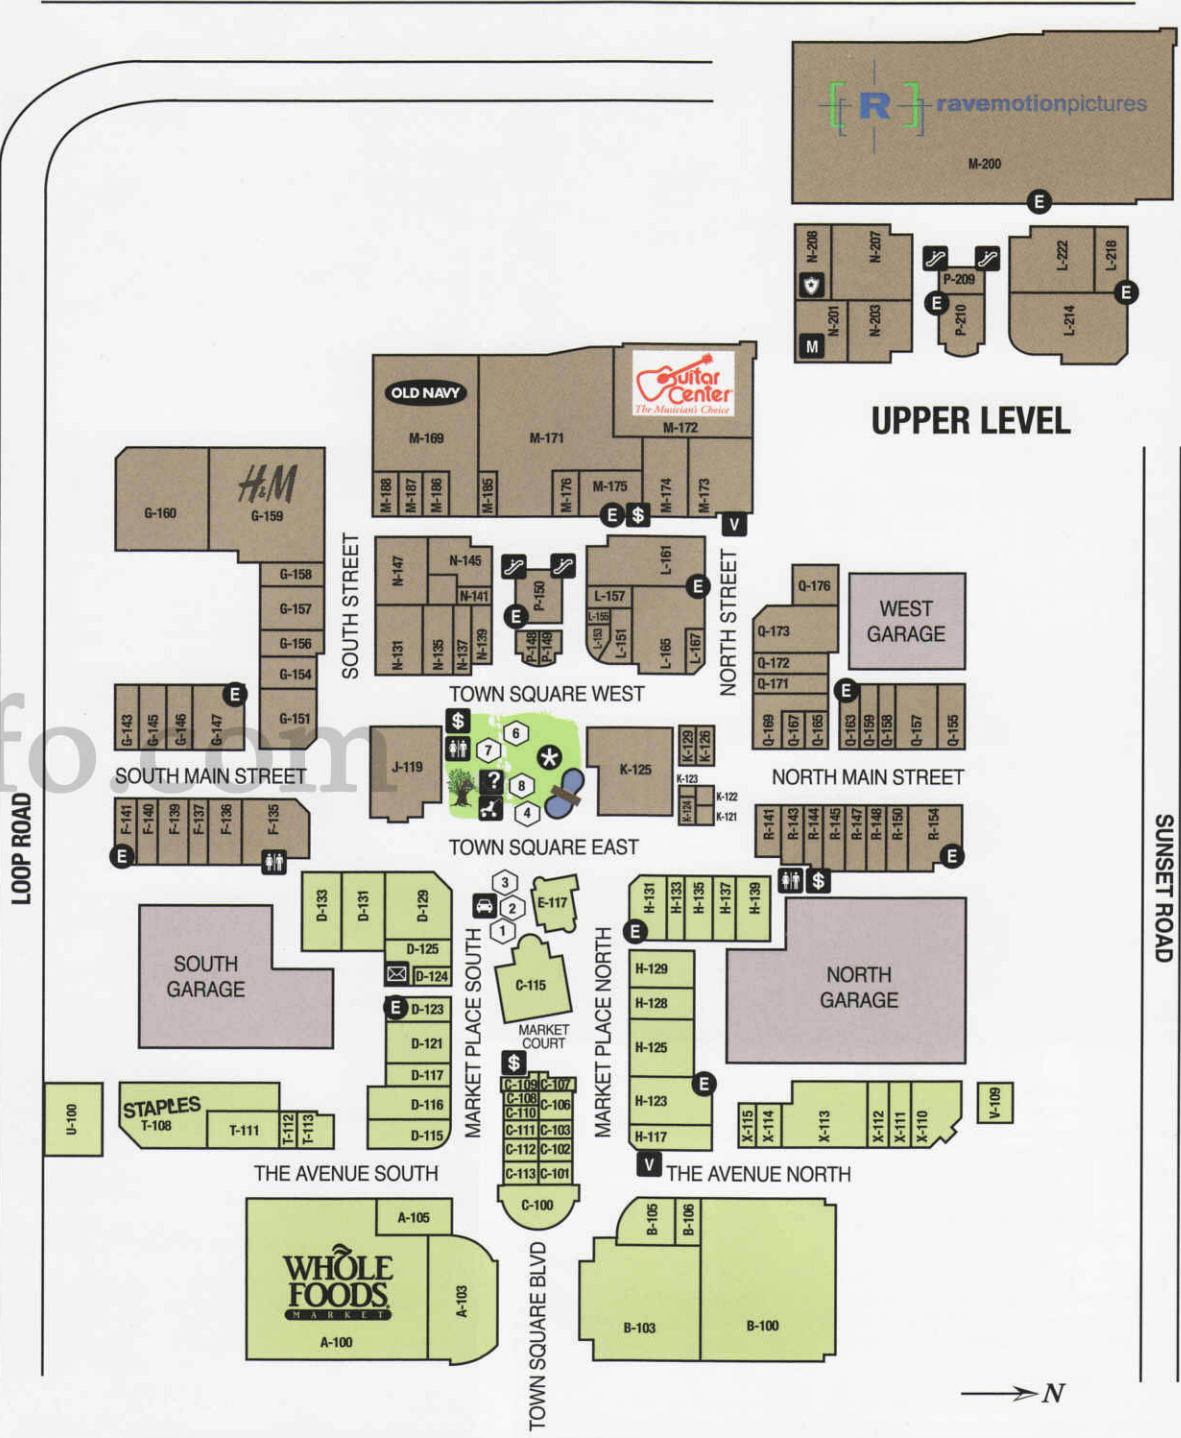

FRY'S ELECTRONICS

LAS VEGAS BLVD.

WOMEN'S APPAREL & ACCESSORIES		
F-135	Abercrombie & Fitch	270.2889
G-146	Aéropostale	914.9311
G-147	American Eagle Outfitters	260.0486
H-117	Ann Taylor	270.0692
D-121	Ann Taylor Loft	407.0469
H-131	A I X Armani Exchange	263.3393
D-129	Banana Republic	260.0551
H-129	BCBGMAXAZRIA	616.2249
Q-169	bebe	260.6274
C-109	Brighton Collectibles	369.0963
D-123	Caché	256.0100
D-116	Chico's	361.4904
M-187	City Life USA	897.5771
D-133	ECCOCI	892.9343
B-105	Eddie Bauer	492.4791
H-133	English Laundry	263.9100
F-139	Ever	407.2900
C-108	Eric Andrew Collection	220.3742
G-151	EXPRESS	270.6479
G-156	Finish Line	263.6023
L-167	Francesca's Collections	263.4485
L-165	GAP	361.2447
H-128	GUESS	617.3489
Q-172	GUESS by Marciano	269.8601
G-159	H&M	260.1481
N-131	Hollister Co.	260.4591
H-123	J.Crew	263.8950
H-137	Juicy Couture	269.3199
R-141	Lucky Brand Jeans	614.5260
Q-165	Michael Stars	851.0511
G-158	New York & Company	260.0532
M-169	Old Navy	361.7479
F-136	PacSun	260.8237
R-145	Phenóm	570.6627
E-117	Puma	759.0435
Q-163	Rock & Roll Religion	263.6493
G-157	Roxy	260.1741
D-117	Soma Intimates	270.0168
K-125	Tommy Bahama Store	948.6828
H-125	Victoria's Secret	270.0088
D-115	White House I Black Market	269.3043
R-148	XTC Boutique	
G-145	Zumiez	260.1887

MEN'S APPAREL		
F-135	Abercrombie & Fitch	270.2889
G-146	Aéropostale	914.9311
G-147	American Eagle Outfitters	260.0486
H-131	A I X Armani Exchange	263.3393
D-129	Banana Republic	260.0551
B-105	Eddie Bauer	492.4791
H-133	English Laundry	263.9100

SHOES		
R-147	ALDO	269.6173
R-143	Bakers	Premiering Soon
Q-159	Barefoot Don	361.3615
C-109	Brighton Collectibles	369.0963
R-144	Crocs	263.2119
L-157	Clarks	617.4674
G-156	Finish Line	263.6023
F-137	Journeys	269.7236
F-136	PacSun	260.8237
E-117	Puma	759.0435
N-139	Skechers	361.8958
Q-167	Steve Madden	361.2871
G-146	Zumiez	260.1887

JEWELRY/WATCHES		
C-109	Brighton Collectibles	369.0963
C-108	Eric Andrew Collection	220.3742
P-148	Fossil	260.1768
C-107	Kay Jewelers	614.8487
L-151	Oakley	614.1288
K-121	Swarovski	269.9508

HEALTH & BEAUTY		
B-106	Barre Las Vegas	362.2773
G-154	Bath & Body Works	263.3559
Q-155	Posare Salon & Boutique	527.6900
D-124	Inglot	405.6300
K-126	M*A*C	492.1173
C-103	Origins	407.8955
M-186	Perfumania	269.9208
D-131	Sephora	361.3727
C-112	The Body Shop	269.0273
H-125	Victoria's Secret	270.0088

EYEWEAR		
C-109	Brighton Collectibles	369.0963
C-111	Solstice Sunglass Boutique	263.5070
K-122	Sunglass Icon	837.0058
L-153	Sunglass Hut	361.6147
L-151	Oakley	614.1288

SPORTING GOODS/ ATHLETIC APPAREL		
G-156	Finish Line	263.6023
K-129	Hollywood Hat Lounge	463.9600
N-141	Lids	270.4621
E-117	Puma	759.0435
M-185	The Sports Shop	263.0528